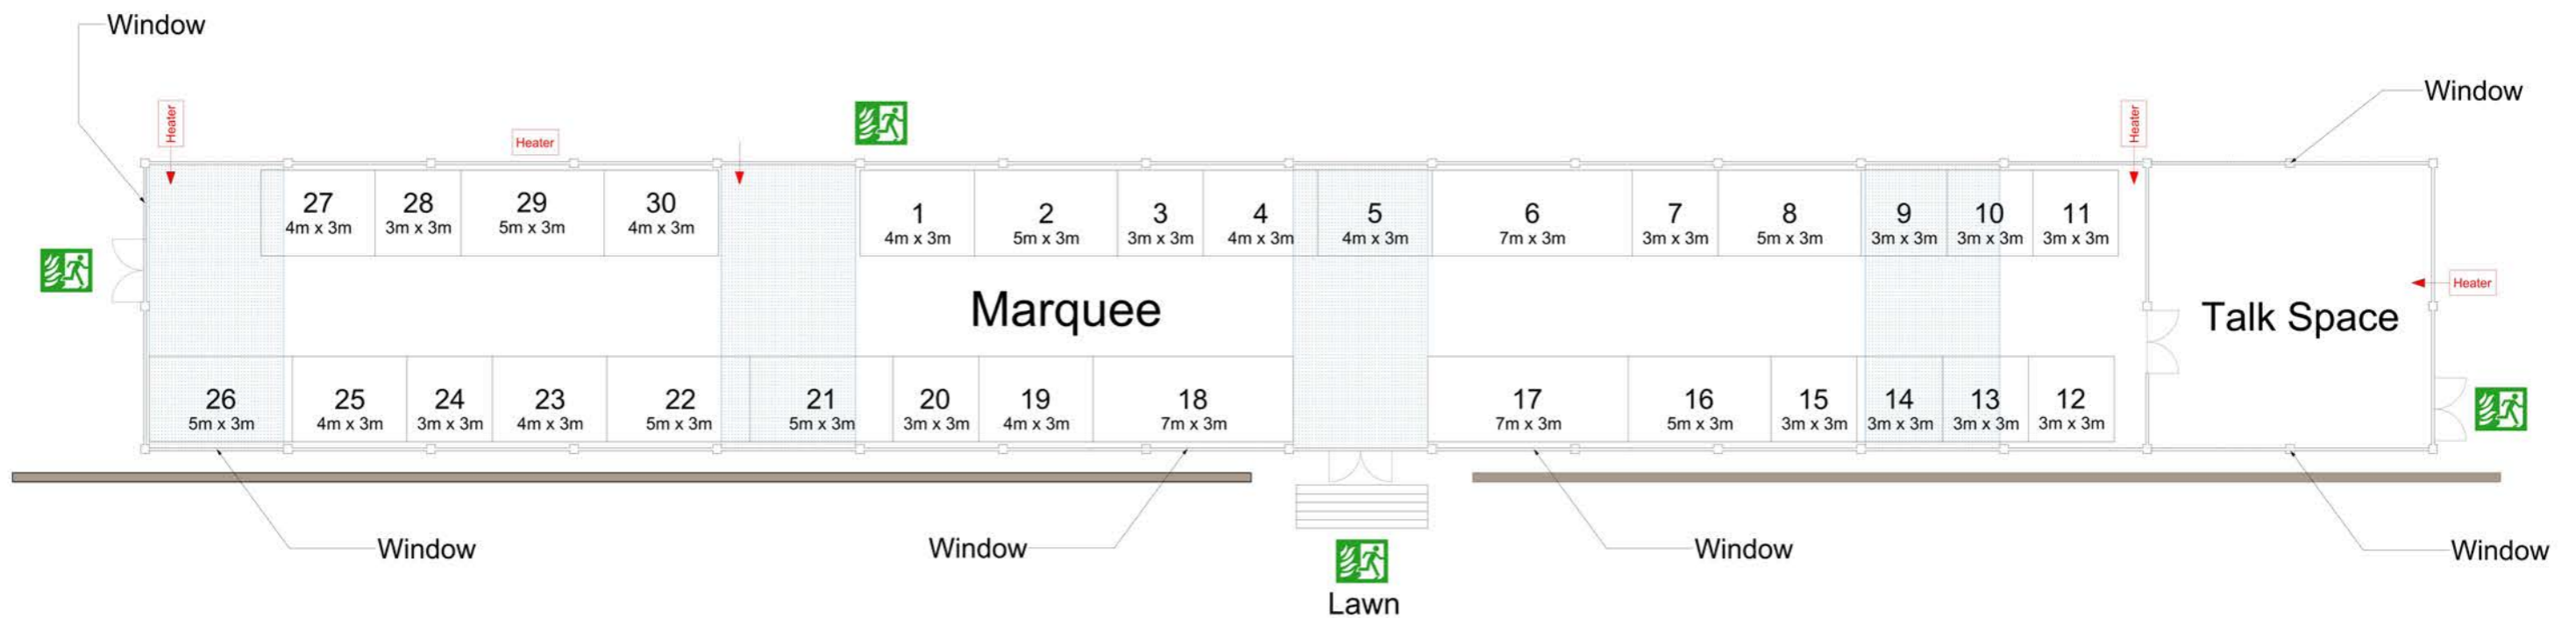

No.	Stand Name.	Stand Dims
1	Graham & Brown	4m x 3m
2	Warwick	5m x 3m
3	ByHaleys	3m x 3m
4	Luxury Flooring Brands	4m x 3m
5	Bella Figura	4m x 3m
6	Andrew Martin	7m x 3m
7	Vaughan Designs	3m x 3m
8	Swaffer	5m x 3m
9	Colefax and Fowler	3m x 3m
10	Sona Technology	3m x 3m
11	Sona Technology	3m x 3m
12	John Lewis	3m x 3m
13	Brand McKenzie	3m x 3m
14	Archroll	3m x 3m
15	Kobe	3m x 3m

No.	Stand Name.	Stand Dims
16	Artistic Upholstery	5m x 3m
17	GP & J Baker	7m x 3m
18	William Yeowood	7m x 3m
19	Warner House & Pure Edit	4m x 3m
20	LGP	3m x 3m
21	Tamarisk Designs	5m x 3m
22	Iliv	5m x 3m
23	Distinction Furniture	4m x 3m
24	Royal Oak Furniture	3m x 3m
25	The Prosecco Pot Bar	4m x 3m
26	The Prosecco Pot Bar	5m x 3m
27	KQC	4m x 3m
28	Drapes UK	3m x 3m
29	Chatham Glyn	5m x 3m
30	Beautiful Walls	4m x 3m

CAPESTHORNE HALL

Plan Elevation   Date: 16/9/2024

Design Central Exhibition Space

THIS DRAWING AND THE INFORMATION
CONTAINED WITHIN ARE THE
EXCLUSIVE PROPERTY OF
CBM DESIGN CENTRAL LTD

Revision 4   Drawing 2 of 4

E: cathmccubbin@designcentraluk.com
M: 07841352978
www.designcentraluk.com