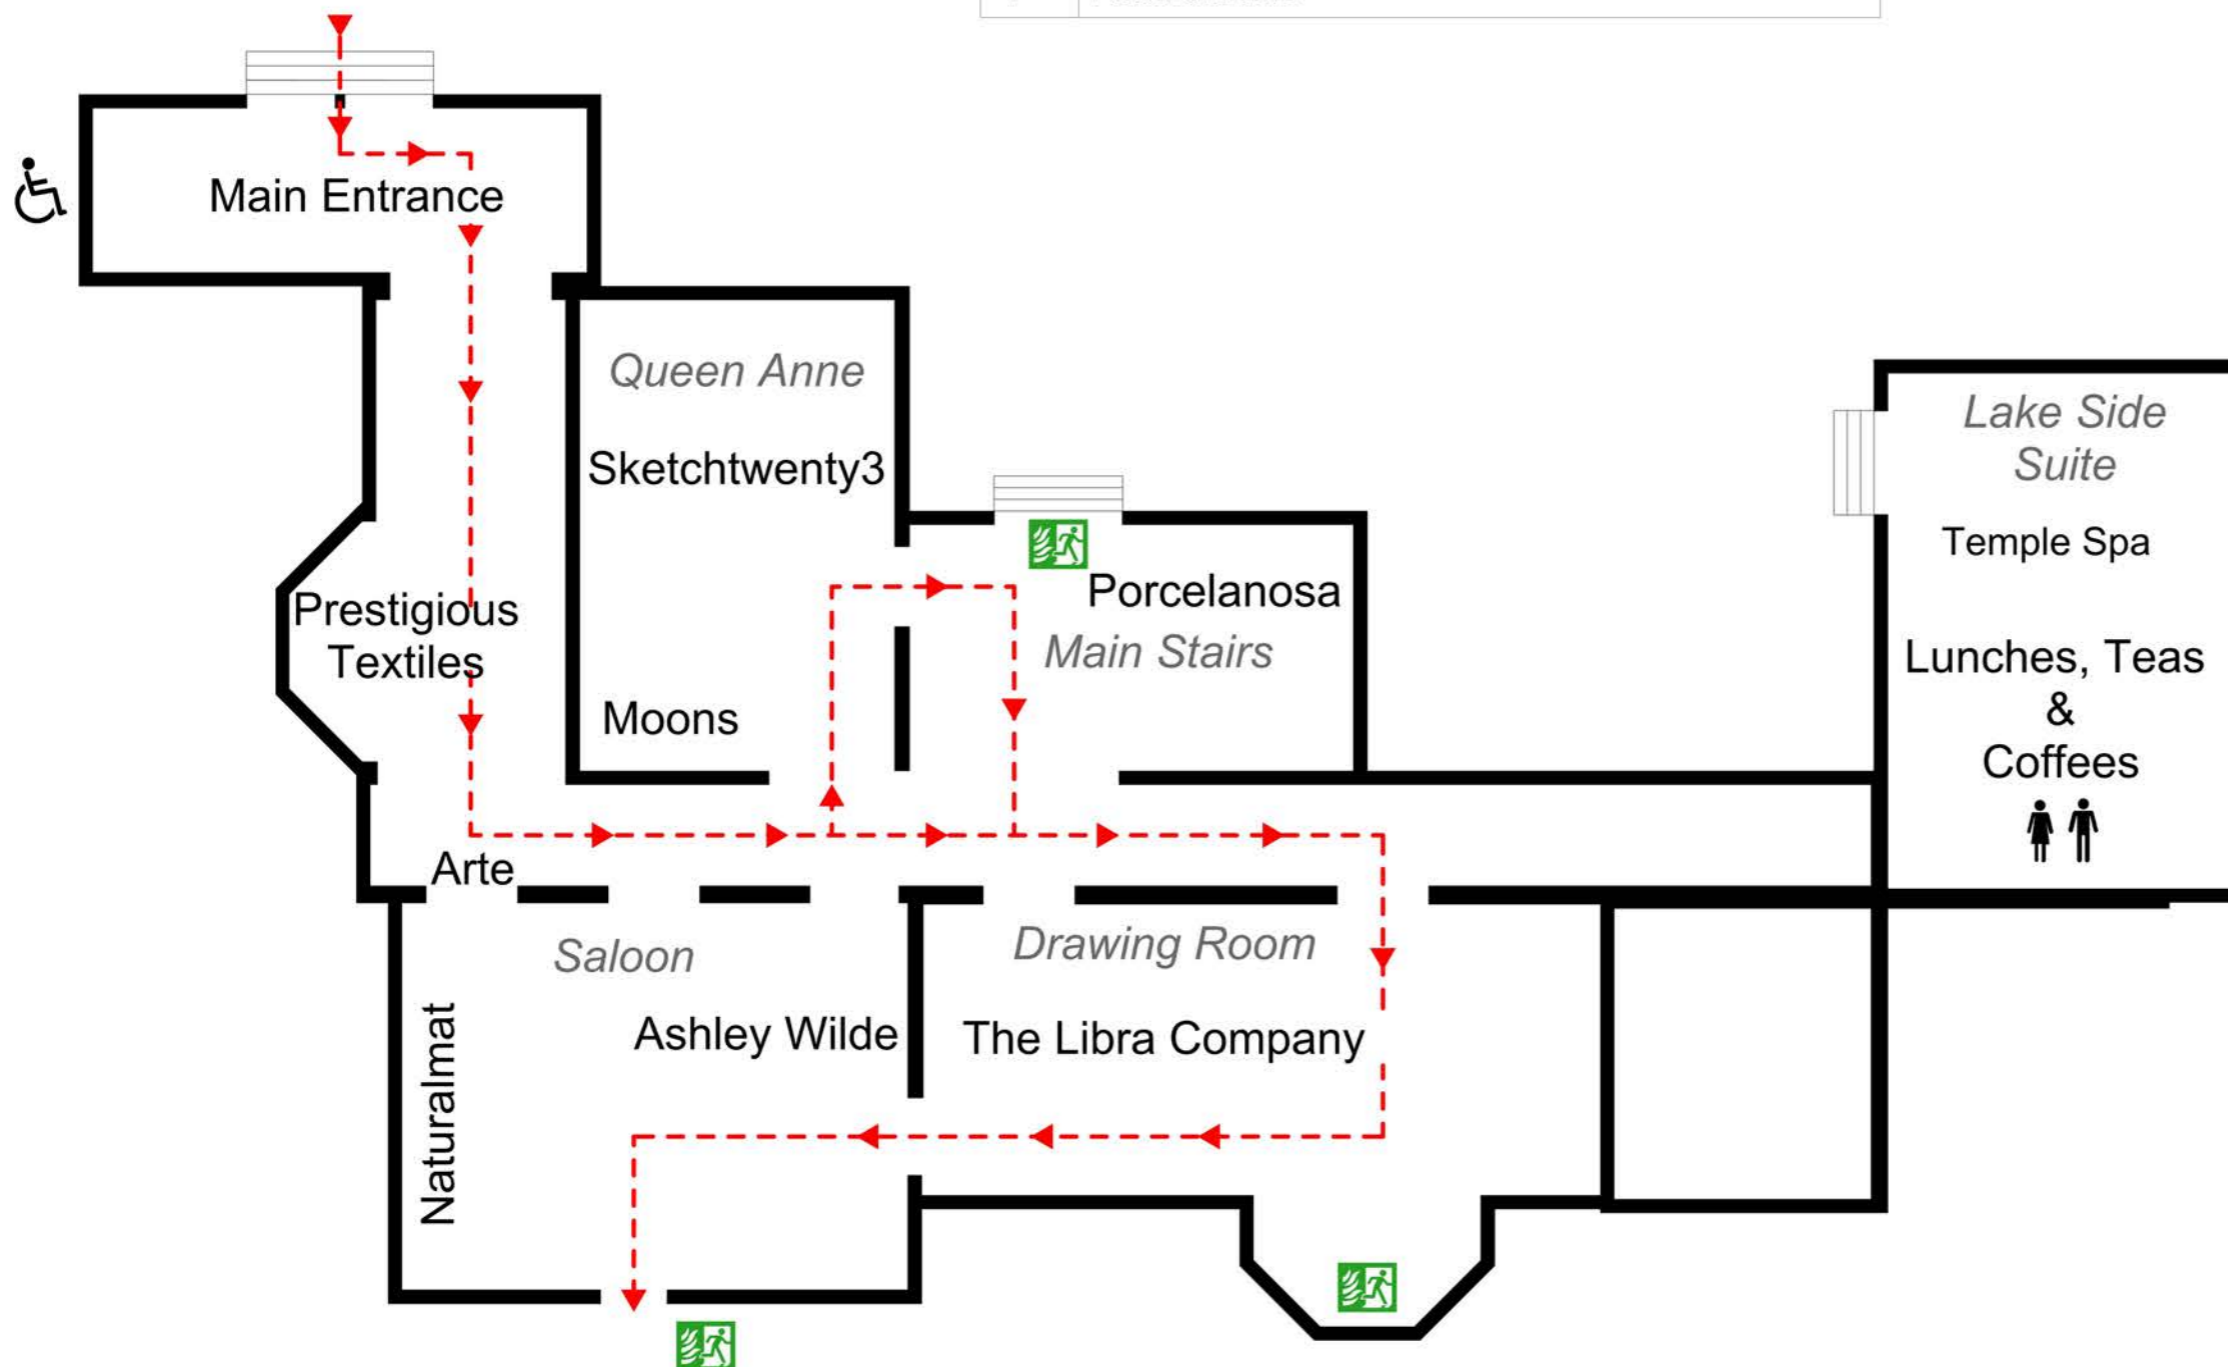

CAPESTHORNE HALL

Plan Elevation

Date: 16/9/2024

Design Central Exhibition Space

THIS DRAWING AND THE INFORMATION
CONTAINED WITHIN ARE THE
EXCLUSIVE PROPERTY OF
CBM DESIGN CENTRAL LTD

Revision 4

Drawing 3 of 4

E: cathmccubbin@designcentraluk.com

M: 07841352978

www.designcentraluk.com

No.	Stand Name.
1	Prestigious Textiles
2	Arte
3	Moons
4	Sketchtwenty3
5	The Libra Company
6	Ashley Wilde
7	Naturalmats